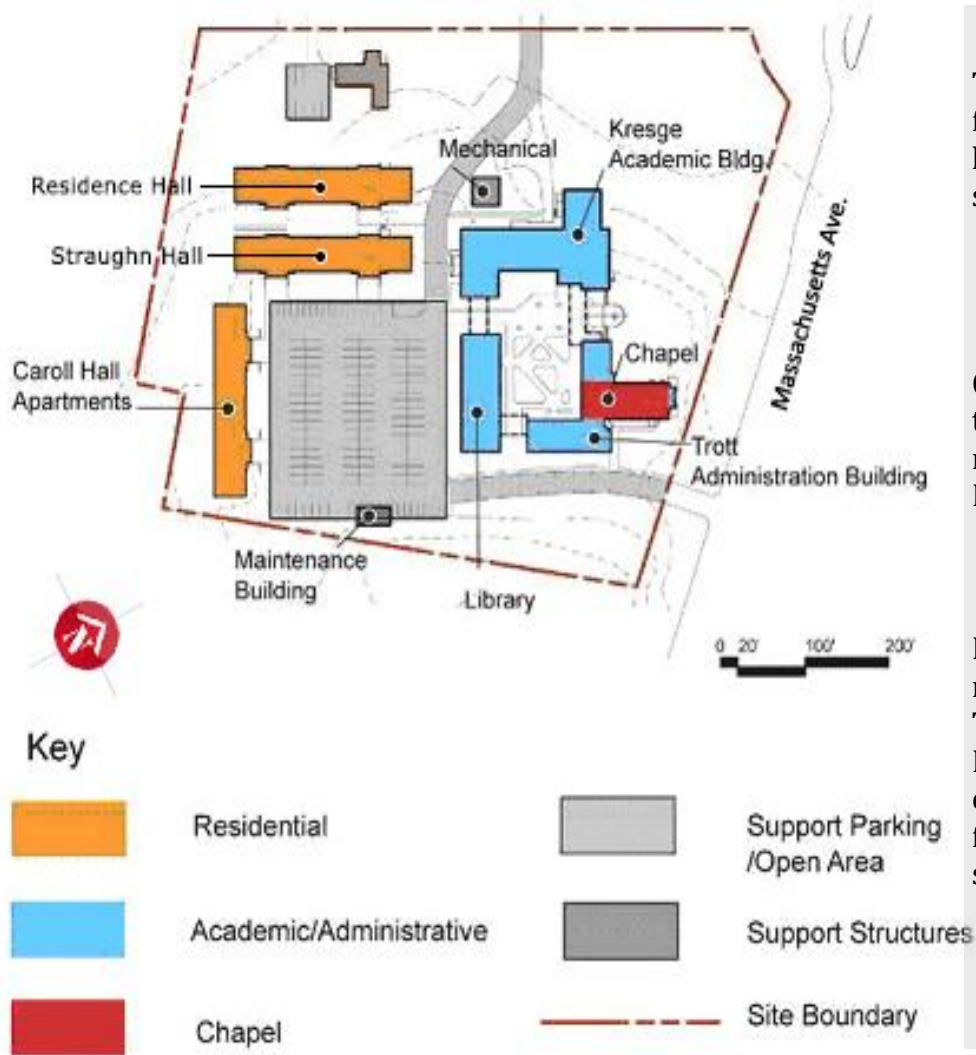

Campus Map

Wesley's Main Campus address is 4500 Massachusetts Ave, NW, 20016

The Seminary was founded in 1882 and has been at this site since 1958.

Campus is located in the Spring Valley neighborhood of the District.

Nearby neighborhoods of Tenleytown and Friendship Heights offer many options for dining and shopping.