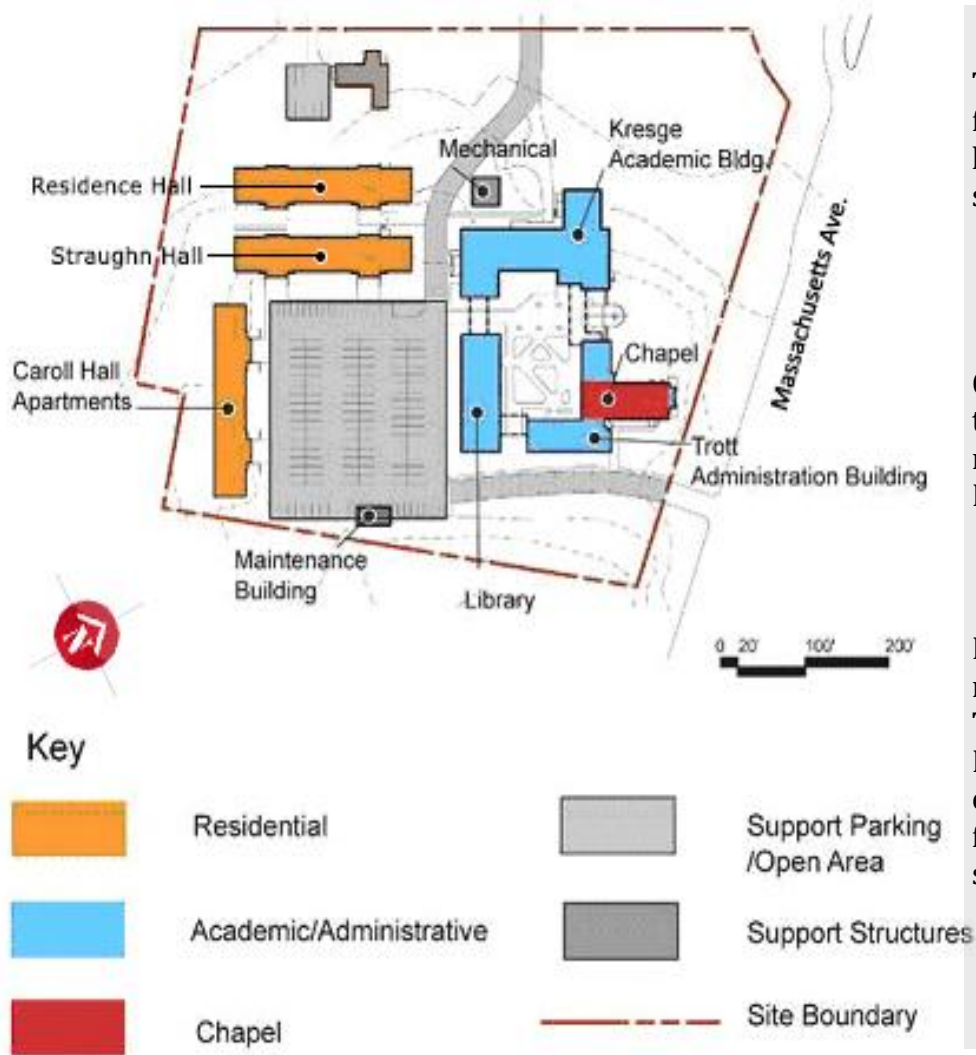

## Campus Map

Wesley's Main Campus address is 4500 Massachusetts Ave, NW, 20016

The Seminary was founded in 1882 and has been at this site since 1958.

Campus is located in the Spring Valley neighborhood of the District.

Nearby neighborhoods of Tenleytown and Friendship Heights offer many options for dining and shopping.