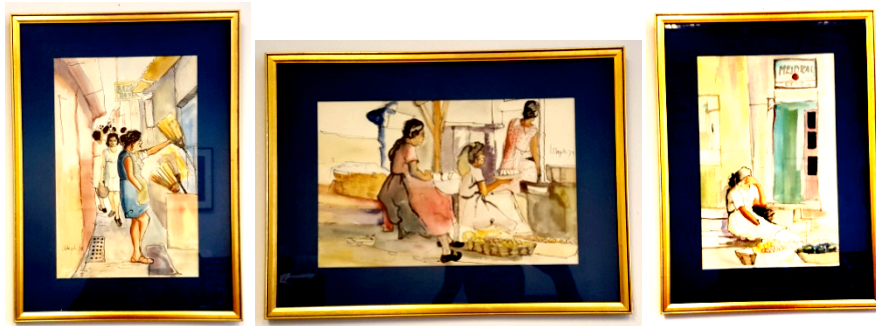

Theological Consortium, Sample Auction Items for April 15, 2016

Framed "Our Father," Lord's Prayer in Arabic

Wonderful black and silver metallic textured artwork from Middle East with contemporary black block-style frame.

Value: \$150 Opening Bid: \$75

Sokolove Painting – "Finding Direction" Hand-painted, wooden frame.

Statement from the D.C. painter, Deborah Sokolove: *"As an analogue to my belief that every time and place participates in God's self-revelation, I combine elements from the icon tradition of the Eastern branches of Christianity; the elaborate knot work found in Celtic artifacts; the space-filling patterns of Islamic tiles; folk motifs from Latin America, Africa, and Asia; and contemporary notions about art. The resulting paintings are intended as an offering into the life of the Body of Christ, my own prayers made visible as an invitation to others."*

Value: \$700 Opening Bid: \$150

Collection of 3 Gold-Framed Paintings by *El Aleph*

Three remarkable early-career watercolors by renowned Salvadoran painter, ***Jose Alex Chavez Sanchez, aka 'El Aleph'***. Reflecting somewhere between thematic and indigenous roots; with nature in the way that is surrounds us, the works are related to the themes of the Salvadorian countryside. Sanchez has had 25 solo exhibitions and 65 collective exhibitions in the United States, Central America, Malaysia, Mexico, Columbia, Spain, Germany, Japan, and Taiwan.