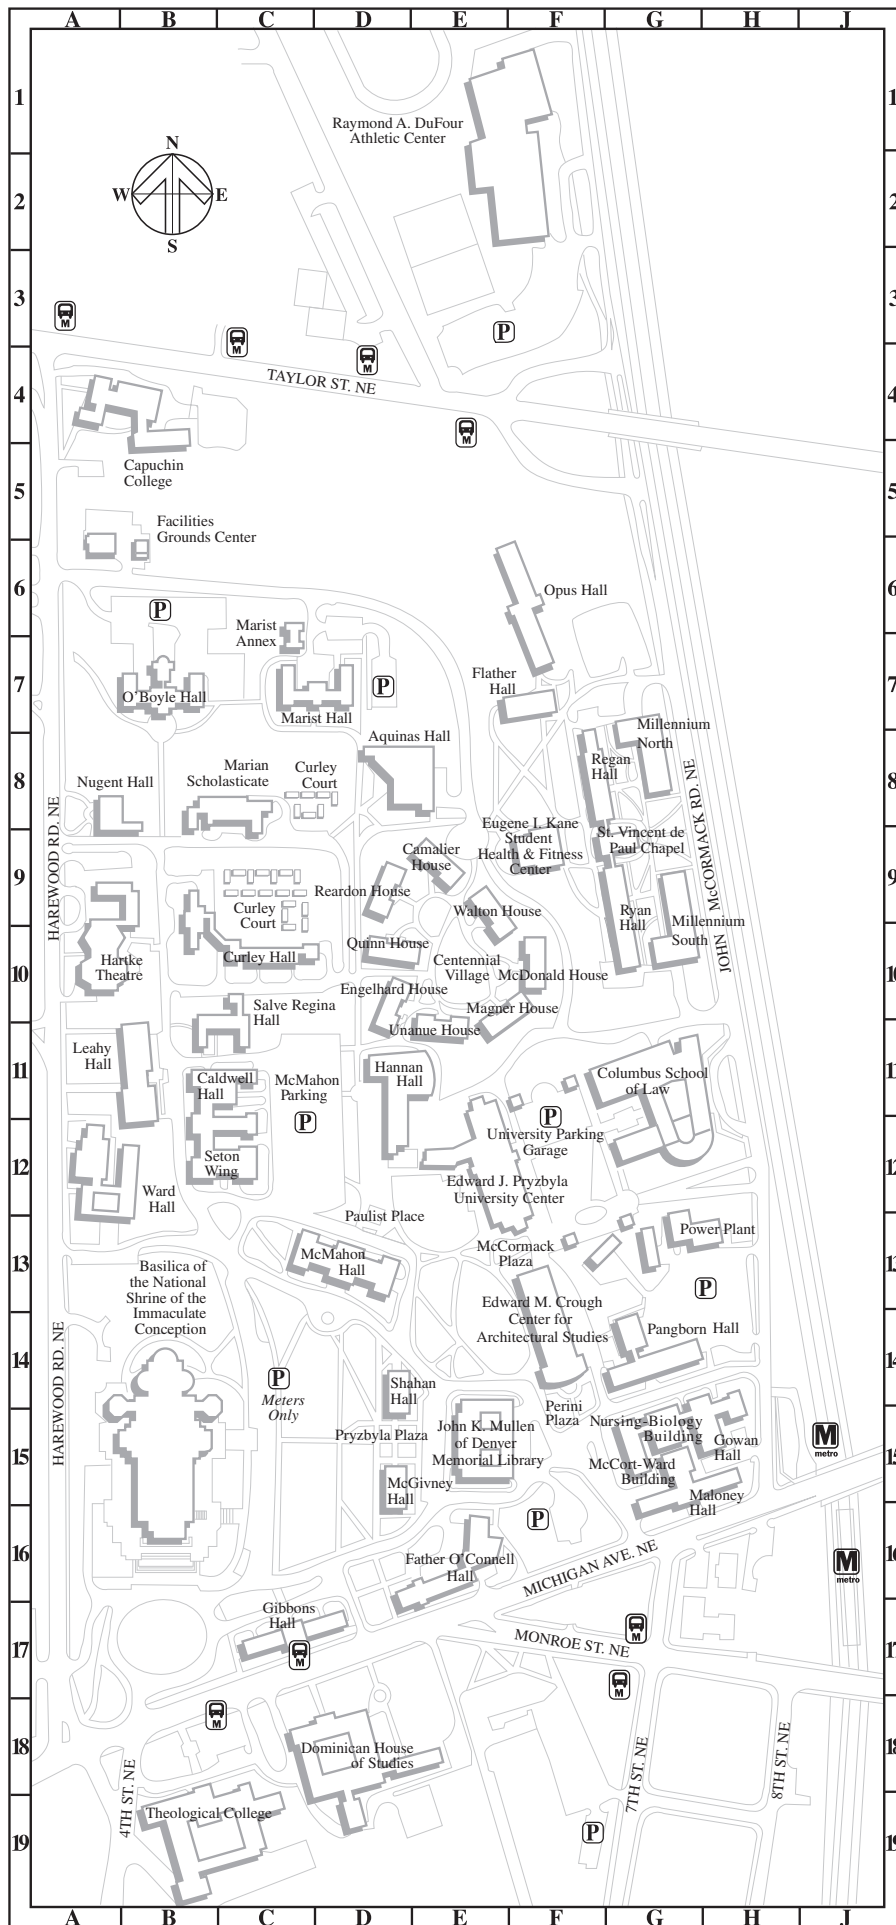

CUA CAMPUS MAP DIRECTORY

Admissions, McMahon Hall	D13	Magner House	E10
Alumni Relations, McMahon Hall	D13	Maloney Hall and Auditorium	G15
Aquinas Hall	D8	Marist Hall	C7
Architecture and Planning, Crough Center	F14	McCort-Ward Hall	G15
Arts and Sciences, McMahon Hall	D13	McDonald House	F10
Athletics, DuFour Center	F1	McGivney Hall	D15
Basilica of the National Shrine of the Immaculate Conception	B15	McMahon Hall	D13
Bookstore, Pryzbyla Center	E12	Metro Station, Brookland/CUA	J15
Caldwell Hall, Auditorium and Chapel	C12	Metropolitan School, Pangborn Hall	G14
Callan Theatre, Hartke Theatre	A9	Millennium North	G8
Camalier House	E9	Millennium South	G9
Campus Ministry, Caldwell Hall	C12	Music, Ward Hall	A12
Canon Law, Caldwell Hall	C12	Nugent Hall	A8
Career Services, Pryzbyla Center	E12	Nursing-Biology Building	G15
Centennial Village	E10	Nursing, Gowan Hall	H15
Columbus School of Law	G11	O'Boyle Hall	B7
Computer Center, Leahy Hall	A11	Opus Hall	F6
Crough Center	F14	Pangborn Hall	G14
Curley Court	C9	Philosophy, Aquinas Hall	D8
Curley Hall	C10	Police/Public Safety, Leahy Hall	A11
Dean of Students, Pryzbyla Center	E12	Power Plant, Maintenance	G13
Drama Department, Hartke Theatre	A10	Pryzbyla Center	E12
DuFour Center	F1	Public Affairs, McMahon Hall	D13
Engelhard House	D10	Quinn House	D10
Engineering, Pangborn Hall	G14	Reardon House	D9
Enrollment Services, McMahon Hall	D13	Regan Hall	F8
Facilities Grounds Center	A5	Residence Life, Father O'Connell Hall	E16
Father O'Connell Hall	E16	Ryan Hall	G9
Financial Aid, McMahon Hall	D13	St. Vincent de Paul Chapel	G9
Flather Hall	F7	Salve Regina Hall and Art Gallery	C11
Gibbons Hall	C17	Seton Wing, Caldwell Hall	C12
Gowan Hall and Auditorium	H15	Shahan Hall	D14
Graduate Admissions, McMahon Hall	D13	Social Service, Shahan Hall	D14
Hannan Hall, Herzfeld Auditorium	D11	Student Life, Pryzbyla Center	E12
Hartke Theatre	A10	Summer Sessions, Pangborn Hall	G14
Housing Services, Father O'Connell Hall	E16	Theological College	B19
Human Resources, Leahy Hall	A11	Theology and Religious Studies, Caldwell Hall	C12
Judicial Affairs and Ethical Development, Father O'Connell Hall	E16	Unanue House	E11
Kane Student Health and Fitness Center	F9	University Development, Aquinas Hall	D8
Koubek Auditorium, Crough Center	F14	University Parking Garage	F12
Law School	G11	Visitors' Information, Pryzbyla Center	E12
Leahy Hall	A11	Walton House	E9
Library, Mullen	E15	Ward Hall and Recital Hall	A12
Library and Information Science, Marist Hall	C7		