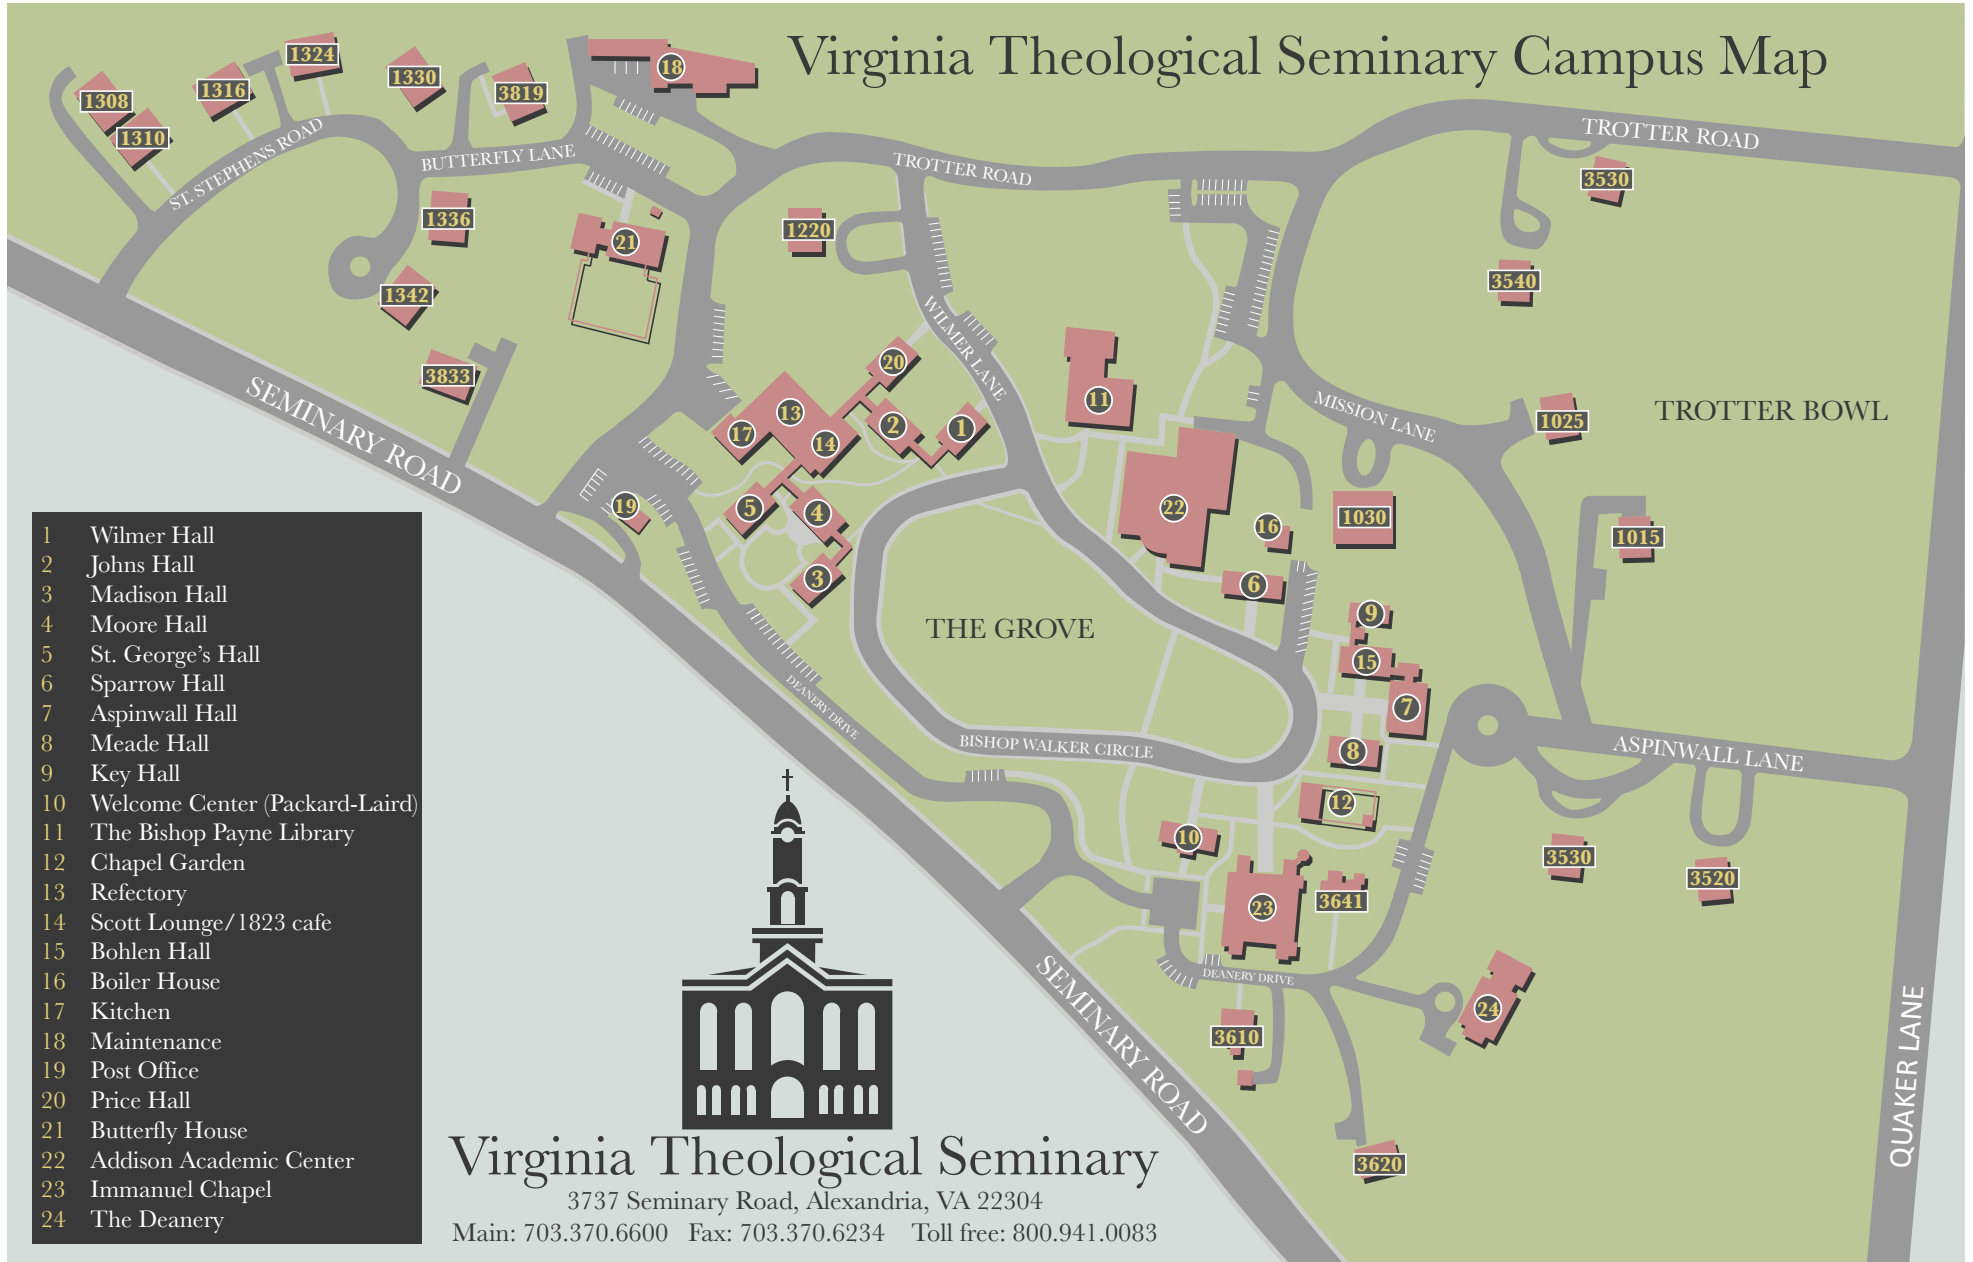

Virginia Theological Seminary Campus Map

- 1 Wilmer Hall
- 2 Johns Hall
- 3 Madison Hall
- 4 Moore Hall
- 5 St. George's Hall
- 6 Sparrow Hall
- 7 Aspinwall Hall
- 8 Meade Hall
- 9 Key Hall
- 10 Welcome Center (Packard-Laird)
- 11 The Bishop Payne Library
- 12 Chapel Garden
- 13 Refectory
- 14 Scott Lounge/1823 cafe
- 15 Bohlen Hall
- 16 Boiler House
- 17 Kitchen
- 18 Maintenance
- 19 Post Office
- 20 Price Hall
- 21 Butterfly House
- 22 Addison Academic Center
- 23 Immanuel Chapel
- 24 The Deanery